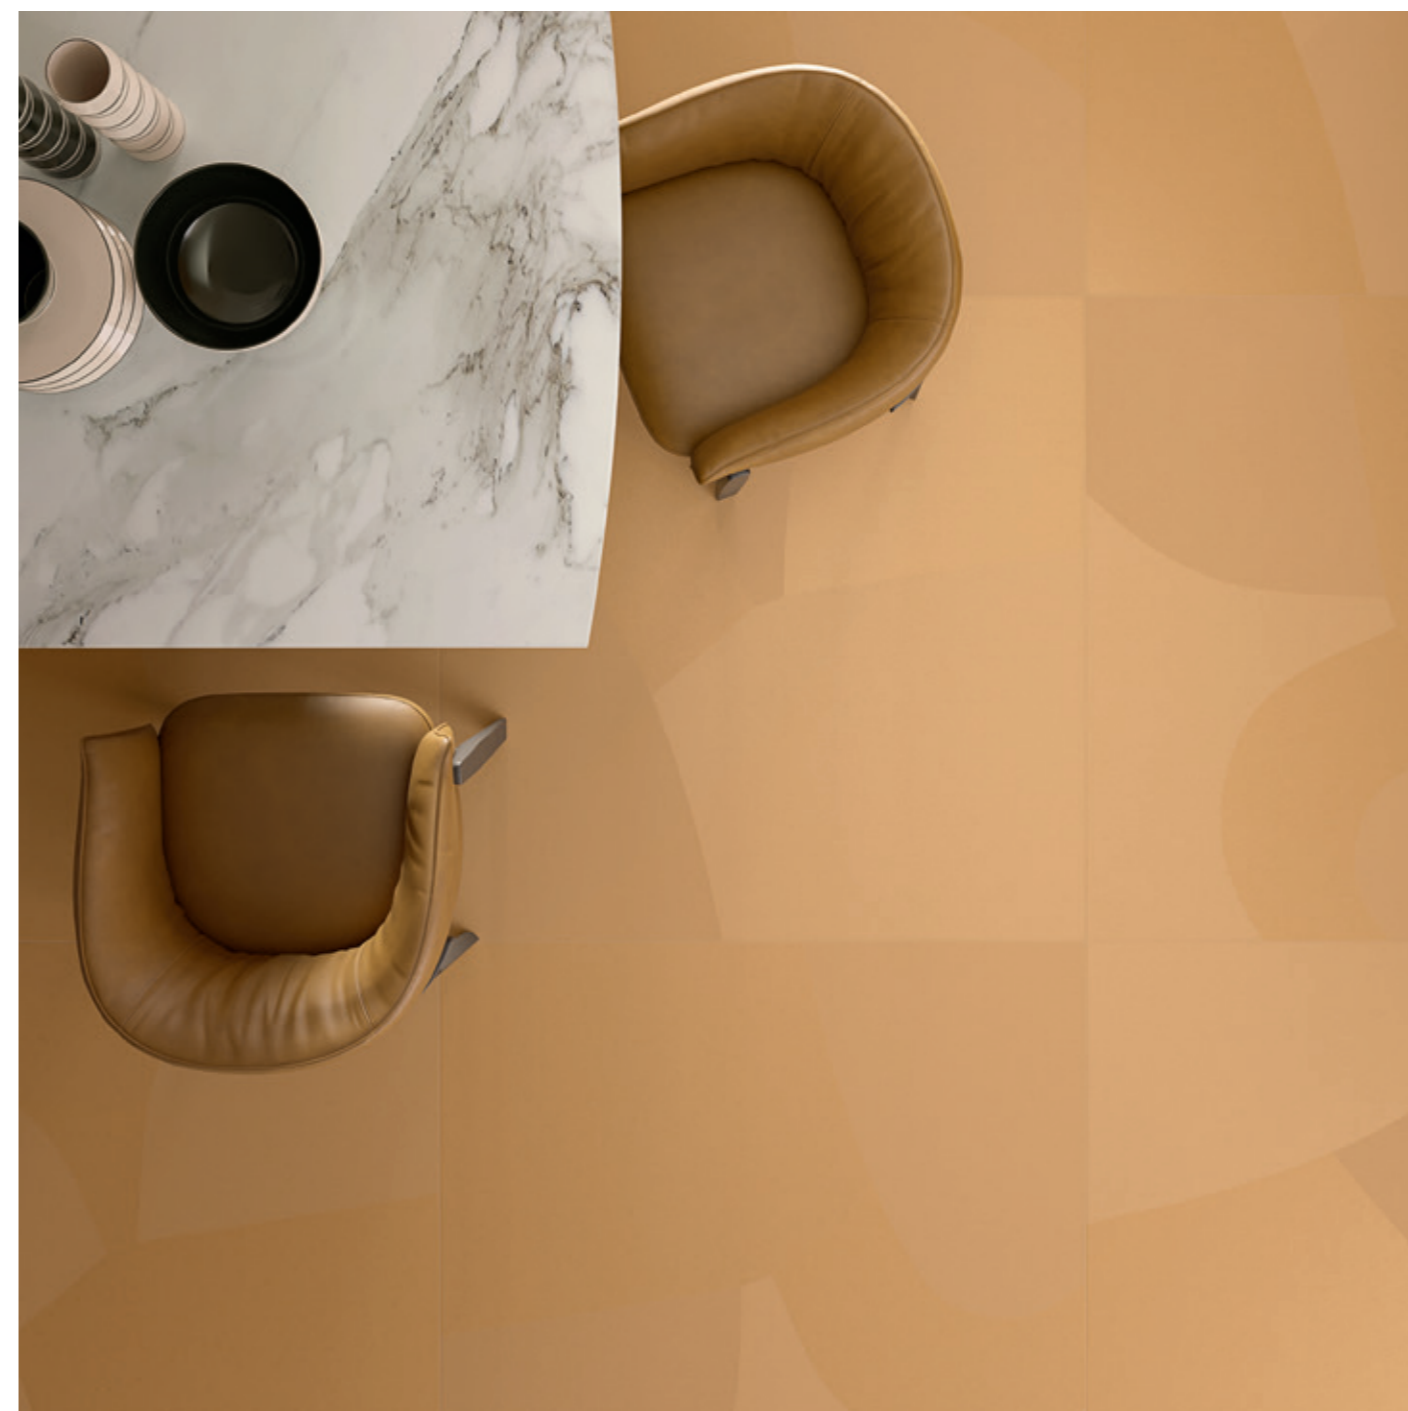

Floor
Pavimento

ARTW 120YO RM

Wall
Parete

**ARTW 120YO RM
MOTIF 120W RM**